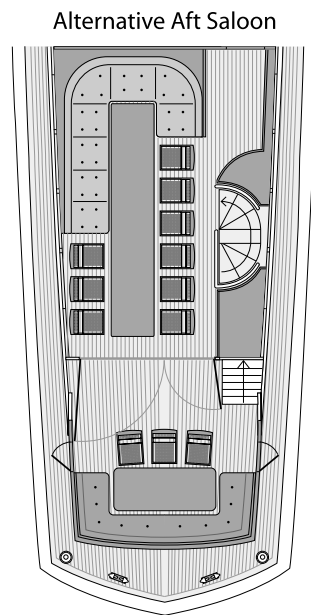

# NORDIC YACHT CHARTER

M/Y Merceditas

**TYPE**  
**Benetti 76**

BUILT 1966 Cantieri Benetti Italy  
Total rebuild 1999-2001 at  
Djurgårdsvarvet / Stockholm

LOA 23m  
BEAM 5.10m  
DRAFT 2.0m

ENGINES 2x480 Detroit V12  
CLASS Swedish Ship Inspection -  
passangership