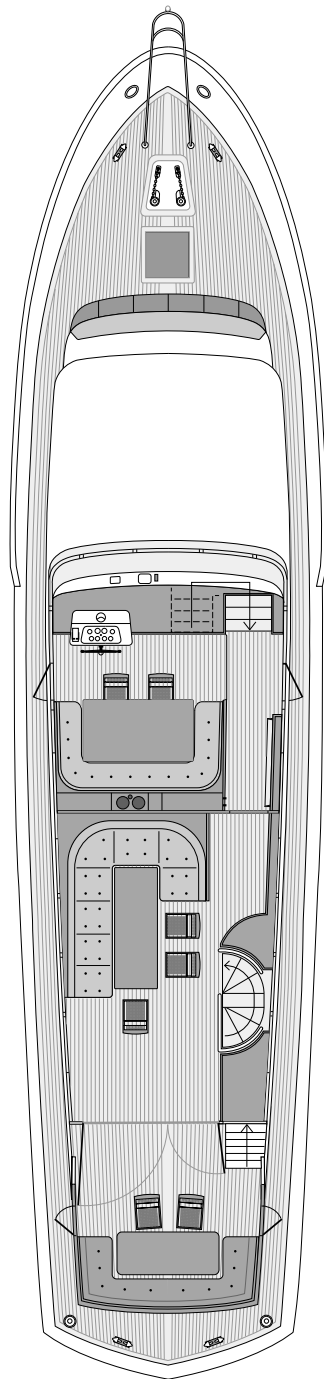

# NORDIC YACHT CHARTER

M/Y Merceditas

**TYPE**  
**Benetti 76**

BUILT 1966 Cantieri Benetti Italy  
Total rebuild 1999-2001 at  
Djurgårdsvarvet / Stockholm

LOA 23m  
BEAM 5.10m  
DRAFT 2.0m

ENGINES 2x480 Detroit V12  
CLASS Swedish Ship Inspection -  
passangership