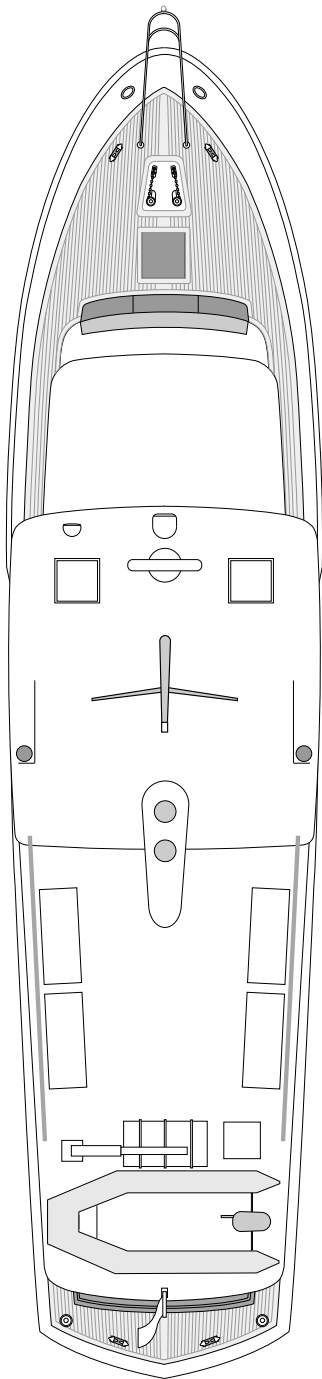

# NORDIC YACHT CHARTER

M/Y Merceditas

**TYPE**  
**Benetti 76**

BUILT 1966 Cantieri Benetti Italy  
Total rebuild 1999-2001 at  
Djurgårdsvarvet / Stockholm

LOA 23m  
BEAM 5.10m  
DRAFT 2.0m

ENGINES 2x480 Detroit V12  
CLASS Swedish Ship Inspection -  
passangership