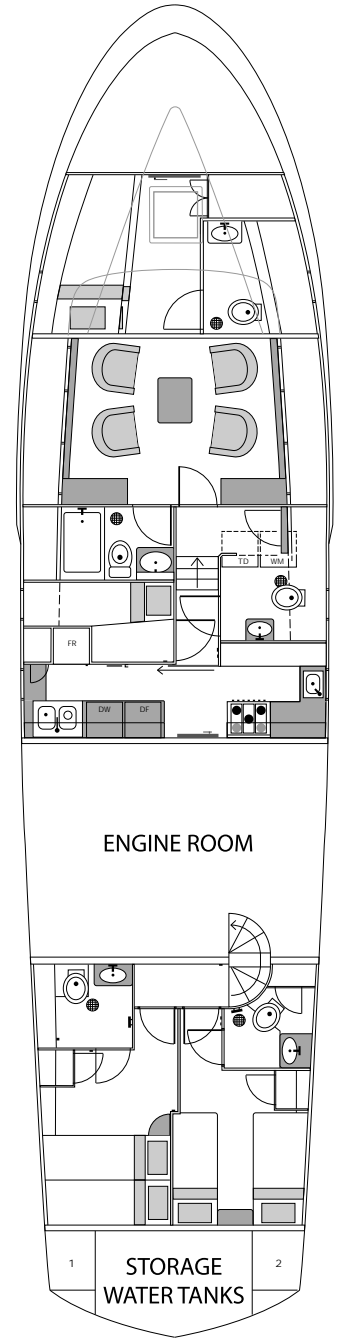

# NORDIC YACHT CHARTER

M/Y Merceditas

**TYPE**  
**Benetti 76**

BUILT 1966 Cantieri Benetti Italy  
Total rebuild 1999-2001 at  
Djurgårdsvarvet / Stockholm

LOA 23m  
BEAM 5.10m  
DRAFT 2.0m

ENGINES 2x480 Detroit V12  
CLASS Swedish Ship Inspection -  
passangership